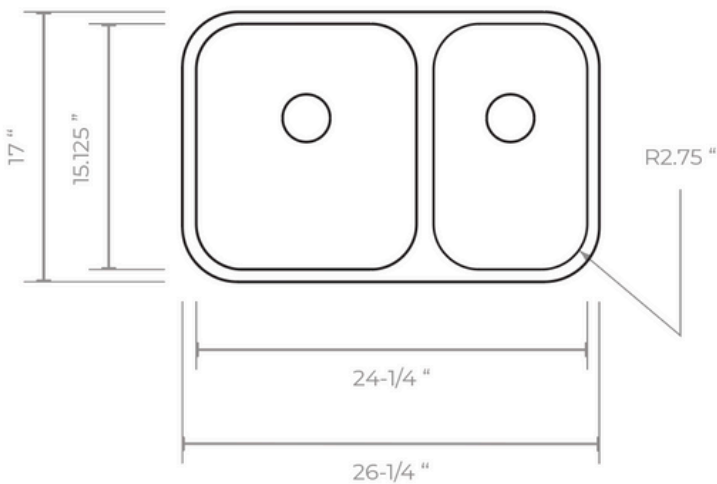

STAINLESS STEEL SINK

STOCK PROGRAM

MODEL: SS-117-20-2717

DEPTH	GAUGE/THICKNESS
7/8"	18GA

- Round Double Bowl
- Dimensions: 27"x18"x7/8"
- Material: SS304
- Finish: Brushed

Undercoated and Sound Pads

3-1/2" Drain Opening